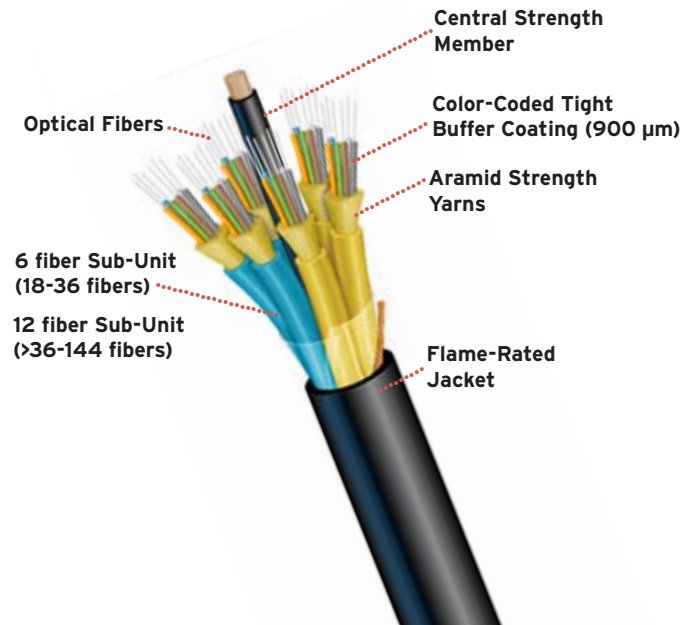

36-fiber ezDISTRIBUTION | Indoor-Outdoor Cable
(aqua sub-unit jacket for OM-3 MaxCap™ 10 GbE fibers)
(yellow sub-unit jacket for Singlemode fibers)