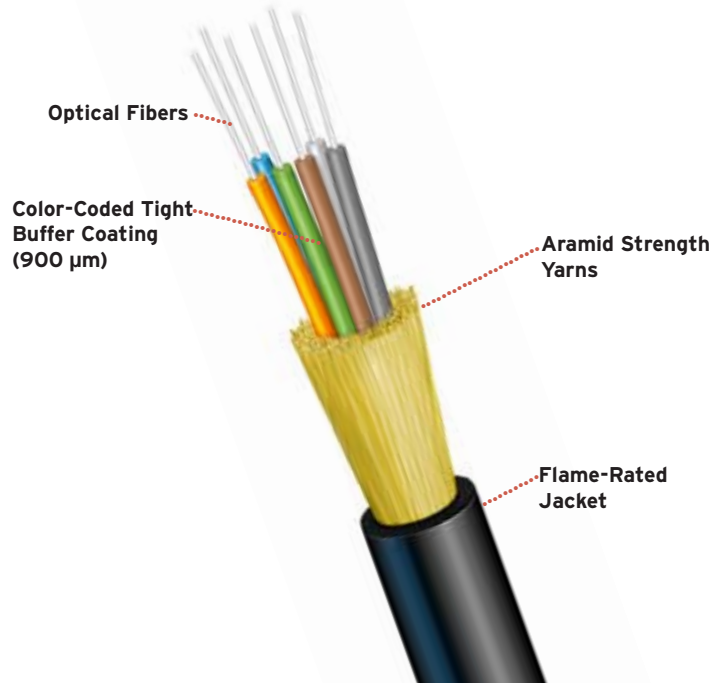

6-fiber ezDISTRIBUTION | Indoor-Outdoor Cable