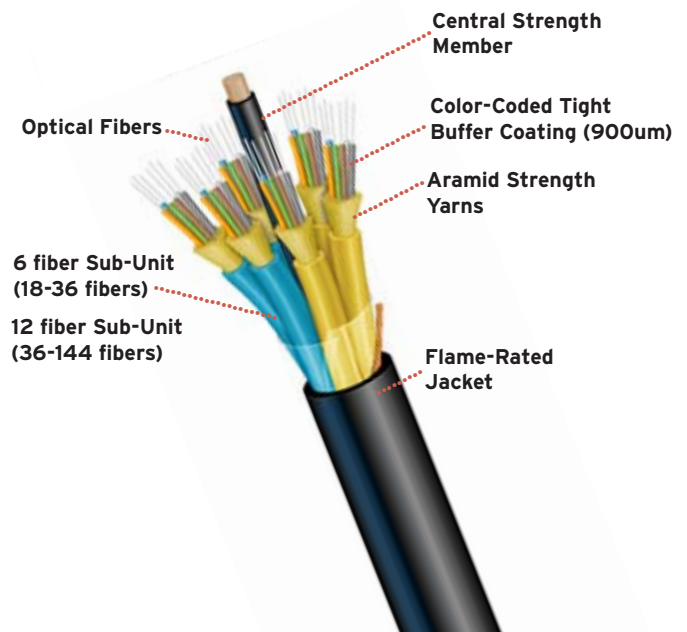

36-fiber ezDISTRIBUTION™ | Indoor Hybrid Cable