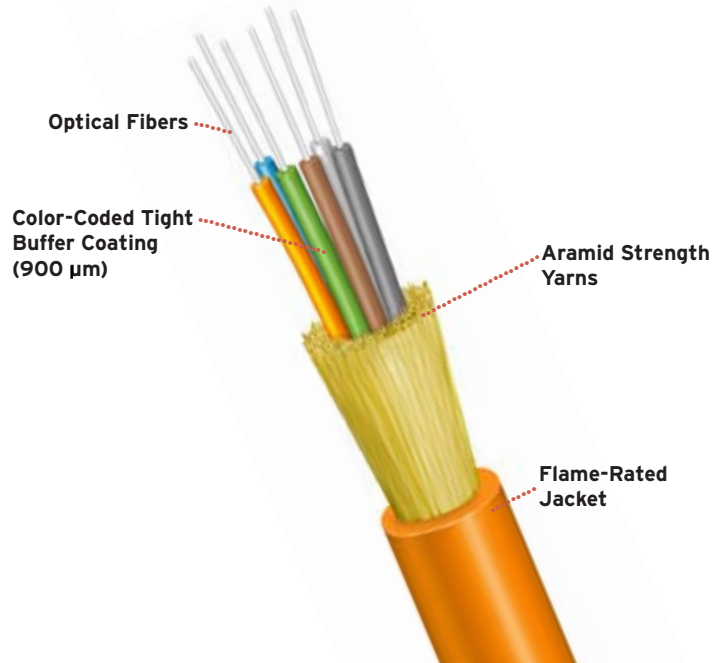

6-fiber ezDISTRIBUTION™ | Indoor Cable